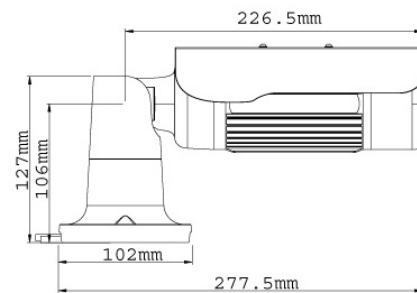

### Active Tampering Alarm

Tampered

Focus Change

Camera Shift

Lens	
Megapixel	Yes
Day/Night	Yes (with removable IR-cut filter)
Lens Type	Varifocal
Focal Length	3.6 ~ 9 mm
Maximum Aperture	F / 1.3
Mount	Ø 14 mm
Image Format	1/3"

Dimensions	Camera Body	277.5 x 87.75 x 148.95 mm / 10.9 x 3.45 x 5.86 in
	Cable Length	1 m / 3.28 ft
	Maximum Cable Diameter	ø 7.1 mm / 0.28 in
	Maximum Connector Diameter	ø 25.2 mm / 0.99 in
Weight	1.35 kg / 2.98 lb	
Protection Classification	IP66	
Regulatory	CE, FCC, C-Tick, RoHS compliant	
<b>Power over Ethernet</b>		
PoE Standard	IEEE 802.3af Power over Ethernet / PSE	
PoE Power Supply Type	End-Span	
PoE Power Output	Per Port 48V DC, 350mA. Max. 15.4 watts	
<b>Web Interface</b>		
Installation Management	Web-based configuration	
Maintenance	Firmware upgrade through Web Browser or Utility	
Access from Web Browser	Camera live view, video recording, change video quality, bandwidth control, image snapshot, digital I/O control, audio, Wide Angle Lens Dewarping, Picture in Picture, Picture and Picture, Privacy Mask, Visual Automation, Tampering Alarm, Text Overlay	
Language	Czech / Danish / English / French / German / Hebrew / Hungarian / Italian / Japanese / Polish / Portuguese / Russian / Serbian / Simplified Chinese / Spanish / Traditional Chinese * Bulgarian, Dutch, Greek, Indonesian, Lithuanian, Norwegian, Persian, Romanian, Slovakian, Slovenian, Thai and Turkish are only supported in V1.07 or later.	
<b>Applications</b>		
Network Storage	GV-NVR, GV-System, GV-Backup Center, GV-Recording Server	
Mobile Phone support	GV-AView for Android Smartphone, GV-Eye HD for iPad, GV-Eye for iPhone and iPod Touch, GV-GView for Windows PDA, GV-MSView for Windows Smartphone, GV-SSView for Symbian Smartphone, 3G-enabled phone.	
Live Viewing	IE , GV-MultiView	
CMS Server support	GV-Control Center, GV-Center V2, GV-VSM	