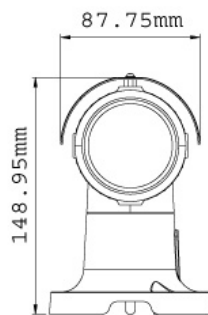

### Active Tampering Alarm

Tampered

Focus Change

Camera Shift

Lens	
Megapixel	Yes
Day/Night	Yes (with removable IR-cut filter)
Lens Type	Varifocal
Focal Length	3.6 ~ 9 mm
Maximum Aperture	F / 1.3
Mount	Ø 14 mm
Image Format	1/3"

Dimensions	Camera Body	277.5 x 87.75 x 148.95 mm / 10.9 x 3.45 x 5.86 in
	Cable Length	1 m / 3.28 ft
	Maximum Cable Diameter	ø 7.1 mm / 0.28 in
	Maximum Connector Diameter	ø 25.2 mm / 0.99 in
Weight	1.35 kg / 2.98 lb	
Protection Classification	IP66	
Regulatory	CE, FCC, C-Tick, RoHS compliant	
<b>Power over Ethernet</b>		
PoE Standard	IEEE 802.3af Power over Ethernet / PSE	
PoE Power Supply Type	End-Span	
PoE Power Output	Per Port 48V DC, 350mA. Max. 15.4 watts	
<b>Web Interface</b>		
Installation Management	Web-based configuration	
Maintenance	Firmware upgrade through Web Browser or Utility	
Access from Web Browser	Camera live view, video recording, change video quality, bandwidth control, image snapshot, digital I/O control, audio, Wide Angle Lens Dewarping, Picture in Picture, Picture and Picture, Privacy Mask, Visual Automation, Tampering Alarm, Text Overlay	
Language	Czech / Danish / English / French / German / Hebrew / Hungarian / Italian / Japanese / Polish / Portuguese / Russian / Serbian / Simplified Chinese / Spanish / Traditional Chinese * Bulgarian, Dutch, Greek, Indonesian, Lithuanian, Norwegian, Persian, Romanian, Slovakian, Slovenian, Thai and Turkish are only supported in V1.07 or later.	
<b>Applications</b>		
Network Storage	GV-NVR, GV-System, GV-Backup Center, GV-Recording Server	
Mobile Phone support	GV-AView for Android Smartphone, GV-Eye HD for iPad, GV-Eye for iPhone and iPod Touch, GV-GView for Windows PDA, GV-MSView for Windows Smartphone, GV-SSView for Symbian Smartphone, 3G-enabled phone.	
Live Viewing	IE , GV-MultiView	
CMS Server support	GV-Control Center, GV-Center V2, GV-VSM	