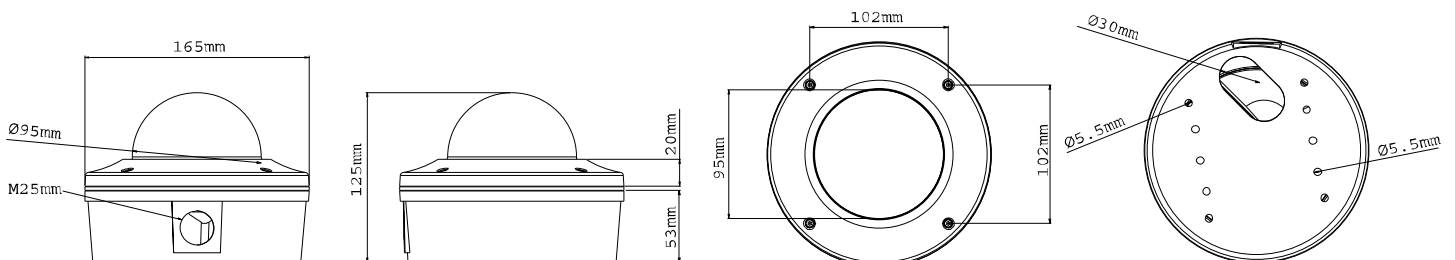

Active Tampering Alarm

Tampered

Focus Change

Camera Shift

SPECIFICATIONS

Camera		
Image Sensor	1/2.5" progressive scan CMOS"	
Picture Elements	1920 (H) x 1080 (V)	
Minimum Illumination	Color	1 Lux (1/30 sec), 0.5 Lux (1/5 sec)
	B/W IR ON	0 Lux
Shutter Speed	Automatic, Manual (1/5 ~ 1/8000 sec)	
White Balance	Automatic, Manual (2800K ~ 8500K)	
Lens		
Megapixel	Yes	
Day / Night	Yes (with removable IR-cut filter)	
Lens Type	Varifocal	
Focal Length	2.7 ~ 9 mm	
Maximum Aperture	F/1.3	
Mount	Ø 14 mm	
Angle of View	Diagonal	101° (W) ~ 32° (T)
	Horizontal	88° (W) ~ 27.9° (T)
	Vertical	49.7° (W) ~ 15.7° (T)
Operation	Focus	Manual (w / lock)
	Zoom	Manual (w / lock)
	Iris	DC drive
IR LED Quantity	15 IR LEDs	
IR Distance	15 m / 50 ft (Max.)	
Operation		
Video Compression	H.264, MPEG4, MJPEG	
Video Stream	Stream 1 from H.264 and MJPEG Stream 2 from H.264, MPEG4 and MJPEG	
Frame Rate	30 fps at 1920 x 1080 * The frame rate and the performance may vary depending on the number of connections and data bitrates (different scenes).	
Image Setting	Brightness, Contrast, Sharpness, Gamma, White Balance, Flicker-less, Image Orientation, Backlight Compensation, D/N Sensitivity, Shutter Speed	
Audio Compression	G.711, AAC (16 kHz / 16 bit) * AAC is only supported by GV-System V8.5 or later	
Two-way Audio	Yes	
Sensor Input	1 Input (Dry Contact)	
Alarm Output	1 Digital Output (200mA 5V DC)	
Video Resolution		
Main Stream	4:3	1600 x 1200, 1280 x 960, 640 x 480, 320 x 240
	16:9	1920 x 1080, 1280 x 720, 640 x 360, 448 x 252
	5:4	1280 x 1024, 640 x 512, 320 x 256
Sub Stream	4:3	640 x 480, 320 x 240
	16:9	640 x 360, 448 x 252
	5:4	640 x 512, 320 x 256
Network		
Interface	10/100 Ethernet	
Ethernet Protocol	HTTP, HTTPS, TCP, UDP, SMTP, FTP, DHCP, NTP, UPnP, DynDNS, 3GPP/ISMA, RTSP, PSIA, SNMP, QoS (DSCP)	
Mechanical		
Lens Mounting	Ø 14 mm	
Temperature Detector	Yes	
Camera Angle Adjustment	Pan	0° ~ 350°
	Tilt	10° ~ 90°
	Rotate	0° ~ 340°