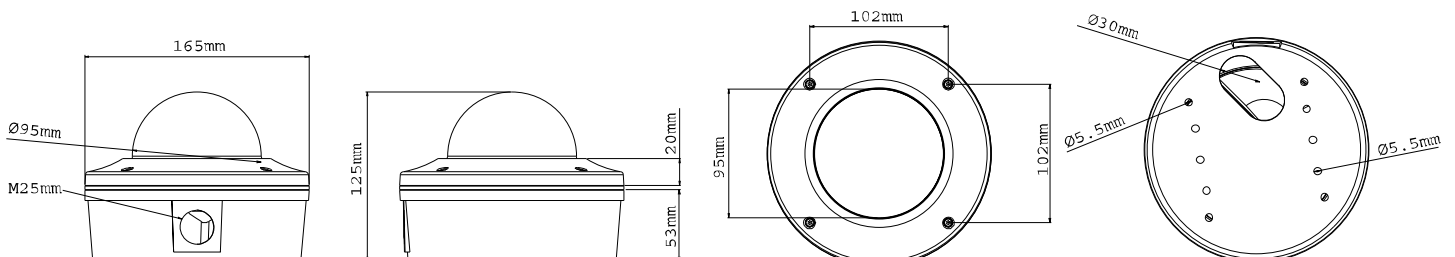

GV-VD120D /121D / 122D / 123D 1.3MP H.264 Low Lux IR Vandal Proof IP Dome

- 1/3" progressive scan Low Lux CMOS
- Stream 1 from H.264 and MJPEG; Stream 2 from H.264, MPEG4 and MJPEG
- Up to 30 fps at 1280 x 1024
- IK10+ rating (for GV-VD120D and GV-VD121D only)
- IK7 rating (for GV-VD122D and GV-VD123D only)
- IP66 rating
- Varifocal megapixel lens
- 3-axis mechanism (pan / tilt / roll)
- Removable IR-cut filter for Day/Night function
- External microphone
- Intelligent IR
- 2-way audio
- One sensor input and alarm output
- TV-out support
- Micro SD/SDHC Card Slot
- DC12V / AC24V / PoE
- Motion detection
- Tampering alarm
- Privacy mask
- IP address filtering
- Supports iPhone, iPad, Android & 3GPP
- 31 languages on Web interface

No SD/SDHC card slot & local storage function for Argentina.

Models

Model	Housing Cover Cover Color	Vandal Resistance
GV-VD120D	Transparent cover	IK10+
GV-VD121D	Smoked cover	IK10+
GV-VD122D	Transparent cover	IK7
GV-VD123D	Smoked cover	IK7

Active Tampering Alarm

Camera Shift