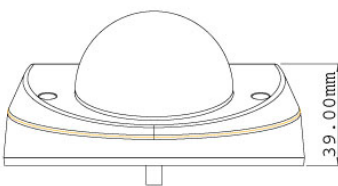

GV-MDR120 1.3MP H.264 Low Lux Mini Fixed Rugged Dome

- 1/3" progressive scan CMOS
- Megapixel lens
- Dual video streams: Stream 1 from H.264 and MJPEG; Stream 2 from H.264, MPEG4 and MJPEG
- Up to 30 frames per second in megapixel resolution (1280 x 1024)
- IK7 rating
- IP66 rating
- 3-axis mechanism: pan (-45° ~ +45°), tilt (0° ~ 90°), rotate (0° ~ 360°)
- Built-in microphone
- Motion detection
- Tampering alarm
- Privacy mask
- Text overlay
- IP address filtering
- Endurable to low environment temperatures (-20°C ~ 50°C / -4°F ~ 122°F)
- Supports iPhone, iPad, Android & 3GPP
- 28 languages on Web interface

* No SD/SDHC card slot & local storage function for Argentina.

Active Tampering Alarm

Camera Shift

SPECIFICATIONS

Camera		
Image Sensor		1/3" progressive scan CMOS
Picture Elements		1280 (H) x 1024 (V)
Minimum Illumination	Color BW	0.08 Lux at F/1.5
Shutter Speed		Automatic, Manual (1/5 ~ 1/8000 sec)
White Balance		Automatic, Manual (2800K ~ 8500K)
Gain Control		Automatic
S/N Ratio		45 dB
BLC		Yes