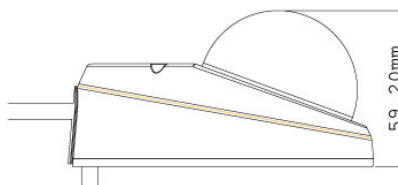

GV-MDR120 1.3MP H.264 Low Lux Mini Fixed Rugged Dome

- 1/3" progressive scan CMOS
- Megapixel lens
- Dual video streams: Stream 1 from H.264 and MJPEG; Stream 2 from H.264, MPEG4 and MJPEG
- Up to 30 frames per second in megapixel resolution (1280 x 1024)
- IK7 rating
- IP66 rating
- 3-axis mechanism: pan (-45° ~ +45°), tilt (0° ~ 90°), rotate (0° ~ 360°)
- Built-in microphone
- Motion detection
- Tampering alarm
- Privacy mask
- Text overlay
- IP address filtering
- Endurable to low environment temperatures (-20°C ~ 50°C / -4°F ~ 122°F)
- Supports iPhone, iPad, Android & 3GPP
- 28 languages on Web interface

* No SD/SDHC card slot & local storage function for Argentina.

Active Tampering Alarm

Camera Shift

SPECIFICATIONS

Camera		
Image Sensor		1/3" progressive scan CMOS
Picture Elements		1280 (H) x 1024 (V)
Minimum Illumination	Color BW	0.08 Lux at F/1.5
Shutter Speed		Automatic, Manual (1/5 ~ 1/8000 sec)
White Balance		Automatic, Manual (2800K ~ 8500K)
Gain Control		Automatic
S/N Ratio		45 dB
BLC		Yes