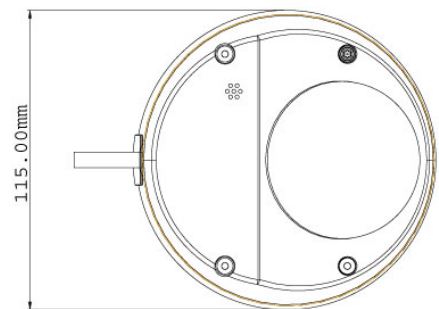

GV-MDR120 1.3MP H.264 Low Lux Mini Fixed Rugged Dome

- 1/3" progressive scan CMOS
- Megapixel lens
- Dual video streams: Stream 1 from H.264 and MJPEG; Stream 2 from H.264, MPEG4 and MJPEG
- Up to 30 frames per second in megapixel resolution (1280 x 1024)
- IK7 rating
- IP66 rating
- 3-axis mechanism: pan (-45° ~ +45°), tilt (0° ~ 90°), rotate (0° ~ 360°)
- Built-in microphone
- Motion detection
- Tampering alarm
- Privacy mask
- Text overlay
- IP address filtering
- Endurable to low environment temperatures (-20°C ~ 50°C / -4°F ~ 122°F)
- Supports iPhone, iPad, Android & 3GPP
- 28 languages on Web interface

* No SD/SDHC card slot & local storage function for Argentina.

Active Tampering Alarm

Camera Shift

SPECIFICATIONS

Camera		
Image Sensor		1/3" progressive scan CMOS
Picture Elements		1280 (H) x 1024 (V)
Minimum Illumination	Color BW	0.08 Lux at F/1.5
Shutter Speed		Automatic, Manual (1/5 ~ 1/8000 sec)
White Balance		Automatic, Manual (2800K ~ 8500K)
Gain Control		Automatic
S/N Ratio		45 dB
BLC		Yes