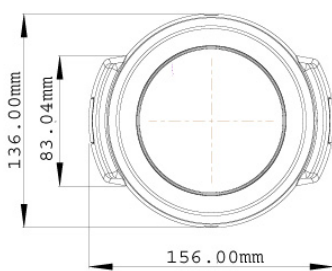

Active Tampering Alarm

Tampered

Focus Change

Camera Shift

Hard-Ceiling Mount

In-Ceiling Mount

SPECIFICATIONS

Camera		
Image Sensor		1/2.5" progressive scan CMOS
Picture Elements		2048 (H) x 1536 (V)
Minimum Illumination	Color	1 Lux (1/30 sec), 0.5 Lux (1/5 sec)
	B/W IR ON	0 Lux
Shutter Speed		Automatic, Manual (1/5 ~ 1/8000 sec)
White Balance		Automatic, Manual (2800K ~ 8500K)
Lens		
Megapixel		Yes
Day/Night		Yes (with removable IR-cut filter)
Lens Type		Varifocal
Focal Length		2.7 ~ 9 mm
Maximum Aperture		F/1.3
Mount		Ø 14 mm
Image Format		1/3"
Angle of View	Diagonal	101° (W) ~ 32° (T)
	Horizontal	88° (W) ~ 27.9° (T)
	Vertical	49.7° (W) ~ 15.7° (T)
Operation	Focus	Manual (w / lock)
	Zoom	Manual (w / lock)
	Iris	DC drive
IR LED Quantity		15 IR LEDs
IR Distance		15 m / 50 ft (Max.)
Operation		
Video Compression		H.264, MPEG4, MJPEG
Video Streaming		Stream 1 from H.264 and MJPEG; Stream 2 from H.264, MPEG4 and MJPEG
Frame Rate		20 fps at 2048 x 1536 * The frame rate and the performance may vary depending on the number of connections and data bitrates (different scenes).
Image Setting		Brightness, Contrast, Sharpness, Gamma, White Balance, Flicker-less, Image Orientation, Shutter Speed, Backlight Compensation, D/N Sensitivity
Audio Compression		G.711, AAC (16 kHz / 16 bit) * AAC is only supported by GV-System V8.5 or later
Two-way Audio		Yes
Sensor Input		1 Input (Dry Contact)
Alarm Output		1 Output (200mA 5V DC)
Video Resolution		
Main Stream	4:3	2048 x 1536, 1600 x 1200, 1280 x 960, 640 x 480, 320 x 240
	16:9	1920 x 1080, 1280 x 720, 640 x 360, 448 x 252
	5:4	1280 x 1024, 640 x 512, 320 x 256
Sub Stream	4:3	640 x 480, 320 x 240
	16:9	640 x 360, 448 x 252
	5:4	640 x 512, 320 x 256
Network		
Interface		10/100 Ethernet
Ethernet Protocol		HTTP, HTTPS, TCP, UDP, SMTP, FTP, DHCP, NTP, UPnP, DynDNS, 3GPP/ISMA, RTSP, PSIA, SNMP, QoS (DSCP)
Mechanical		
Lens Mounting		Ø 14 mm
Camera Angle Adjustment	Pan	0° ~ 350°
	Tilt	10° ~ 90°
	Rotation	0° ~ 340°
Temperature Detector		Yes