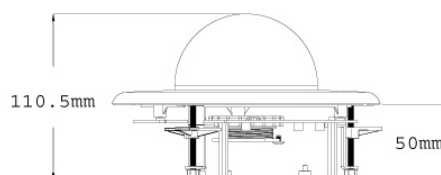

Active Tampering Alarm

Tampered

Focus Change

Camera Shift

Hard-Ceiling Mount

In-Ceiling Mount

SPECIFICATIONS

Camera		
Image Sensor		1/2.5" progressive scan CMOS
Picture Elements		2048 (H) x 1536 (V)
Minimum Illumination	Color	1 Lux (1/30 sec), 0.5 Lux (1/5 sec)
	B/W IR ON	0 Lux
Shutter Speed		Automatic, Manual (1/5 ~ 1/8000 sec)
White Balance		Automatic, Manual (2800K ~ 8500K)
Lens		
Megapixel		Yes
Day/Night		Yes (with removable IR-cut filter)
Lens Type		Varifocal
Focal Length		2.7 ~ 9 mm
Maximum Aperture		F/1.3
Mount		Ø 14 mm
Image Format		1/3"
Angle of View	Diagonal	101° (W) ~ 32° (T)
	Horizontal	88° (W) ~ 27.9° (T)
	Vertical	49.7° (W) ~ 15.7° (T)
Operation	Focus	Manual (w / lock)
	Zoom	Manual (w / lock)
	Iris	DC drive
IR LED Quantity		15 IR LEDs
IR Distance		15 m / 50 ft (Max.)
Operation		
Video Compression		H.264, MPEG4, MJPEG
Video Streaming		Stream 1 from H.264 and MJPEG; Stream 2 from H.264, MPEG4 and MJPEG
Frame Rate		20 fps at 2048 x 1536 * The frame rate and the performance may vary depending on the number of connections and data bitrates (different scenes).
Image Setting		Brightness, Contrast, Sharpness, Gamma, White Balance, Flicker-less, Image Orientation, Shutter Speed, Backlight Compensation, D/N Sensitivity
Audio Compression		G.711, AAC (16 kHz / 16 bit) * AAC is only supported by GV-System V8.5 or later
Two-way Audio		Yes
Sensor Input		1 Input (Dry Contact)
Alarm Output		1 Output (200mA 5V DC)
Video Resolution		
Main Stream	4:3	2048 x 1536, 1600 x 1200, 1280 x 960, 640 x 480, 320 x 240
	16:9	1920 x 1080, 1280 x 720, 640 x 360, 448 x 252
	5:4	1280 x 1024, 640 x 512, 320 x 256
Sub Stream	4:3	640 x 480, 320 x 240
	16:9	640 x 360, 448 x 252
	5:4	640 x 512, 320 x 256
Network		
Interface		10/100 Ethernet
Ethernet Protocol		HTTP, HTTPS, TCP, UDP, SMTP, FTP, DHCP, NTP, UPnP, DynDNS, 3GPP/ISMA, RTSP, PSIA, SNMP, QoS (DSCP)
Mechanical		
Lens Mounting		Ø 14 mm
Camera Angle Adjustment	Pan	0° ~ 350°
	Tilt	10° ~ 90°
	Rotation	0° ~ 340°
Temperature Detector		Yes