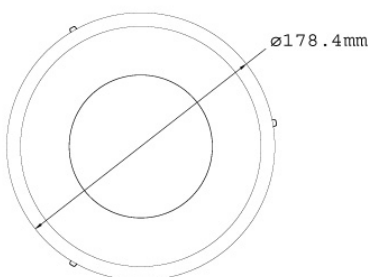

Active Tampering Alarm

Tampered

Focus Change

Camera Shift

Hard-Ceiling Mount

In-Ceiling Mount

SPECIFICATIONS

Camera		
Image Sensor		1/2.5" progressive scan CMOS
Picture Elements		1920 (H) x 1080 (V)
Minimum Illumination	Color	1 Lux (1/30 sec), 0.5 Lux (1/5 sec)
	B/W IR ON	0 Lux
Shutter Speed		Automatic, Manual (1/5 ~ 1/8000 sec)
White Balance		Automatic, Manual (2800K ~ 8500K)
Lens		
Megapixel		Yes
Day/Night		Yes (with removable IR-cut filter)
Lens Type		Varifocal
Focal Length		2.7 ~ 9 mm
Maximum Aperture		F/1.3
Mount		Ø 14 mm
Image Format		1/3"
Angle of View	Diagonal	101° (W) ~ 32° (T)
	Horizontal	88° (W) ~ 27.9° (T)
	Vertical	49.7° (W) ~ 15.7° (T)
Operation	Focus	Manual (w / lock)
	Zoom	Manual (w / lock)
	Iris	DC
IR LED Quantity		15 IR LEDs
IR Distance		15 m / 50 ft (Max.)
Operation		
Video Compression		H.264, MPEG4, MJPEG
Video Streaming		Stream 1 from H.264 and MJPEG; Stream 2 from H.264, MPEG4 and MJPEG
Frame Rate		30 fps at 1920 x 1080 * The frame rate and the performance may vary depending on the number of connections and data bitrates (different scenes).
Image Setting		Brightness, Contrast, Sharpness, Gamma, White Balance, Flicker-less, Image Orientation, Shutter Speed, Backlight Compensation, D/N Sensitivity
Audio Compression		G.711, AAC (16 kHz / 16 bit) * AAC is only supported by GV-System V8.5 or later
Two-way Audio		Yes
Sensor Input		1 Input (Dry Contact)
Alarm Output		1 Output (200mA 5V DC)
Video Resolution		
Main Stream	4:3	1600 x 1200, 1280 x 960, 640 x 480, 320 x 240
	16:9	1920 x 1080, 1280 x 720, 640 x 360, 448 x 252
	5:4	1280 x 1024, 640 x 512, 320 x 256
Sub Stream	4:3	640 x 480, 320 x 240
	16:9	640 x 360, 448 x 252
	5:4	640 x 512, 320 x 256
Network		
Interface		10/100 Ethernet
Ethernet Protocol		HTTP, HTTPS, TCP, UDP, SMTP, FTP, DHCP, NTP, UPnP, DynDNS, 3GPP/ISMA, RTSP, PSIA, SNMP, QoS (DSCP)
Mechanical		
Lens Mounting		Ø 14 mm
Camera Angle Adjustment	Pan	0° ~ 350°
	Tilt	10° ~ 90°
	Rotation	0° ~ 340°
Temperature Detector		Yes