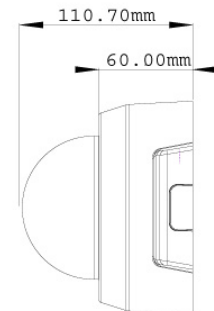

Hard-Ceiling Mount