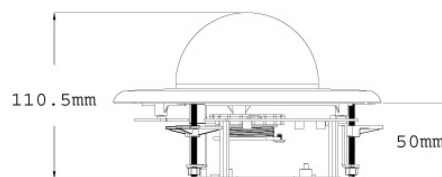

Active Tampering Alarm

Tampered

Focus Change

Camera Shift

Hard-Ceiling Mount

In-Ceiling Mount

SPECIFICATIONS

Camera		
Image Sensor		1/2.5" progressive scan CMOS
Picture Elements		1920 (H) x 1080 (V)
Minimum Illumination	Color	1 Lux (1/30 sec), 0.5 Lux (1/5 sec)
	B/W IR ON	0 Lux
Shutter Speed		Automatic, Manual (1/5 ~ 1/8000 sec)
White Balance		Automatic, Manual (2800K ~ 8500K)
Lens		
Megapixel		Yes
Day/Night		Yes (with removable IR-cut filter)
Lens Type		Varifocal
Focal Length		2.7 ~ 9 mm
Maximum Aperture		F/1.3
Mount		Ø 14 mm
Image Format		1/3"
Angle of View	Diagonal	101° (W) ~ 32° (T)
	Horizontal	88° (W) ~ 27.9° (T)
	Vertical	49.7° (W) ~ 15.7° (T)
Operation	Focus	Manual (w / lock)
	Zoom	Manual (w / lock)
	Iris	DC
IR LED Quantity		15 IR LEDs
IR Distance		15 m / 50 ft (Max.)
Operation		
Video Compression		H.264, MPEG4, MJPEG
Video Streaming		Stream 1 from H.264 and MJPEG; Stream 2 from H.264, MPEG4 and MJPEG
Frame Rate		30 fps at 1920 x 1080 * The frame rate and the performance may vary depending on the number of connections and data bitrates (different scenes).
Image Setting		Brightness, Contrast, Sharpness, Gamma, White Balance, Flicker-less, Image Orientation, Shutter Speed, Backlight Compensation, D/N Sensitivity
Audio Compression		G.711, AAC (16 kHz / 16 bit) * AAC is only supported by GV-System V8.5 or later
Two-way Audio		Yes
Sensor Input		1 Input (Dry Contact)
Alarm Output		1 Output (200mA 5V DC)
Video Resolution		
Main Stream	4:3	1600 x 1200, 1280 x 960, 640 x 480, 320 x 240
	16:9	1920 x 1080, 1280 x 720, 640 x 360, 448 x 252
	5:4	1280 x 1024, 640 x 512, 320 x 256
Sub Stream	4:3	640 x 480, 320 x 240
	16:9	640 x 360, 448 x 252
	5:4	640 x 512, 320 x 256
Network		
Interface		10/100 Ethernet
Ethernet Protocol		HTTP, HTTPS, TCP, UDP, SMTP, FTP, DHCP, NTP, UPnP, DynDNS, 3GPP/ISMA, RTSP, PSIA, SNMP, QoS (DSCP)
Mechanical		
Lens Mounting		Ø 14 mm
Camera Angle Adjustment	Pan	0° ~ 350°
	Tilt	10° ~ 90°
	Rotation	0° ~ 340°
Temperature Detector		Yes