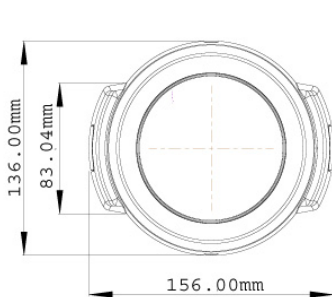

Hard-Ceiling Mount