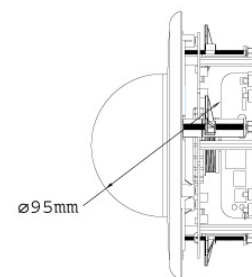

In-Ceiling Mount