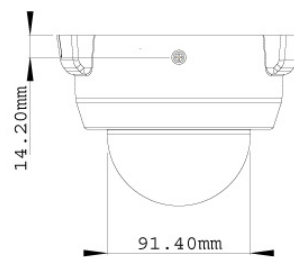

Active Tampering Alarm

Tampered

Focus Change

Camera Shift

Hard-Ceiling Mount

In-Ceiling Mount

SPECIFICATIONS

Camera		
Image Sensor		1/2.5" progressive scan CMOS
Picture Elements		1920 (H) x 1080 (V)
Minimum Illumination	Color	1 Lux (1/30 sec), 0.5 Lux (1/5 sec)
	B/W IR ON	0 Lux
Shutter Speed		Automatic, Manual (1/5 ~ 1/8000 sec)
White Balance		Automatic, Manual (2800K ~ 8500K)
Lens		
Megapixel		Yes
Day/Night		Yes (with removable IR-cut filter)
Lens Type		Varifocal
Focal Length		2.7 ~ 9 mm
Maximum Aperture		F/1.3
Mount		Ø 14 mm
Image Format		1/3"
Angle of View	Diagonal	101° (W) ~ 32° (T)
	Horizontal	88° (W) ~ 27.9° (T)
	Vertical	49.7° (W) ~ 15.7° (T)
Operation	Focus	Manual (w / lock)
	Zoom	Manual (w / lock)
	Iris	DC
IR LED Quantity		15 IR LEDs
IR Distance		15 m / 50 ft (Max.)
Operation		
Video Compression		H.264, MPEG4, MJPEG
Video Streaming		Stream 1 from H.264 and MJPEG; Stream 2 from H.264, MPEG4 and MJPEG
Frame Rate		30 fps at 1920 x 1080 * The frame rate and the performance may vary depending on the number of connections and data bitrates (different scenes).
Image Setting		Brightness, Contrast, Sharpness, Gamma, White Balance, Flicker-less, Image Orientation, Shutter Speed, Backlight Compensation, D/N Sensitivity
Audio Compression		G.711, AAC (16 kHz / 16 bit) * AAC is only supported by GV-System V8.5 or later
Two-way Audio		Yes
Sensor Input		1 Input (Dry Contact)
Alarm Output		1 Output (200mA 5V DC)
Video Resolution		
Main Stream	4:3	1600 x 1200, 1280 x 960, 640 x 480, 320 x 240
	16:9	1920 x 1080, 1280 x 720, 640 x 360, 448 x 252
	5:4	1280 x 1024, 640 x 512, 320 x 256
Sub Stream	4:3	640 x 480, 320 x 240
	16:9	640 x 360, 448 x 252
	5:4	640 x 512, 320 x 256
Network		
Interface		10/100 Ethernet
Ethernet Protocol		HTTP, HTTPS, TCP, UDP, SMTP, FTP, DHCP, NTP, UPnP, DynDNS, 3GPP/ISMA, RTSP, PSIA, SNMP, QoS (DSCP)
Mechanical		
Lens Mounting		Ø 14 mm
Camera Angle Adjustment	Pan	0° ~ 350°
	Tilt	10° ~ 90°
	Rotation	0° ~ 340°
Temperature Detector		Yes