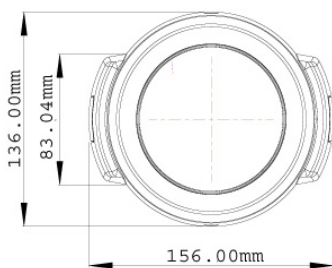

Hard-Ceiling Mount