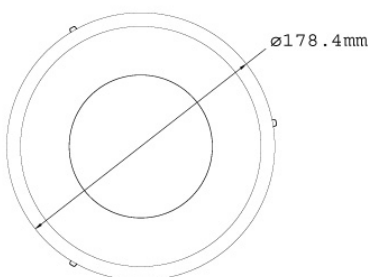

In-Ceiling Mount