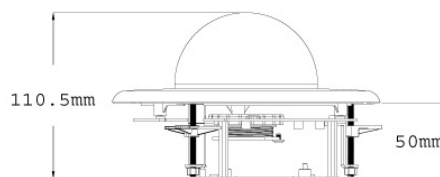

In-Ceiling Mount