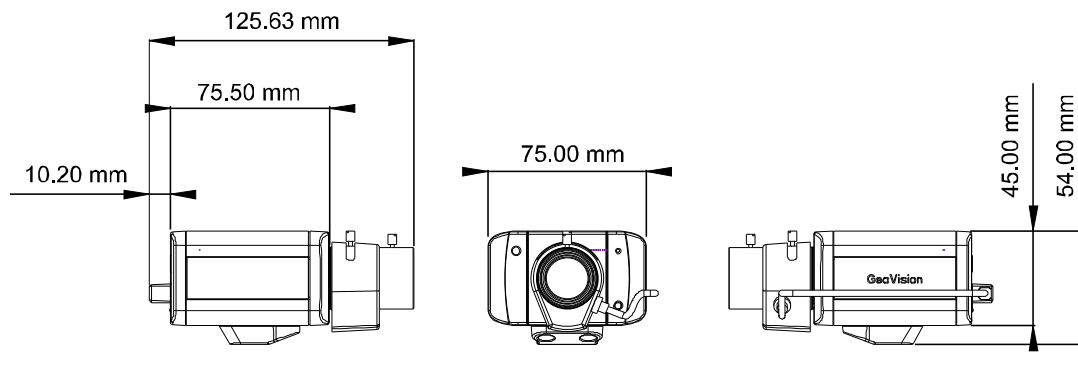

GV-BX220D-0 / 220D-1 / 220D-2 / 220D-3 2MP H.264 D/N Box IP Camera

- 2 megapixel progressive scan CMOS
- Stream 1 from H.264 and MJPEG;
  Stream 2 from H.264, MPEG4 and MJPEG
- Up to 30 fps at 1920 x 1080
- Built-in / external microphone
- 2-way audio
- One sensor input and alarm output
- TV-out support
- Micro SD/SDHC Card Slot
- Motion detection
- Tampering alarm
- Privacy mask
- IP address filtering
- DC 12V / PoE
- Removable IR-cut filter for Day/Night function
- Varifocal megapixel lens
- Supports iPhone, iPad, Android & 3GPP
- 28 languages on Web interface

* No SD/SDHC card slot & local storage function for Argentina.

Models

Models	Auto Iris	Focal Length (mm)	Maximum Aperture	Image Format
GV-BX220D-0	DC Drive	2.8 ~ 8.5	F/1.4	1/3"
GV-BX220D-1		3.1 ~ 8	F/1.2	
GV-BX220D-2		2.8 ~ 6	F/1.3	
GV-BX220D-3		2.8 ~ 12	F/1.4	

Active Tampering Alarm

Camera Shift

SPECIFICATIONS

	GV-BX220D-0	GV-BX220D-1	GV-BX220D-2	GV-BX220D-3
Camera				
Image Sensor	1/2.5" progressive scan CMOS			
Picture Elements	1920 (H) x 1080 (V)			
Minimum Illumination	Color	1 Lux (1/30 sec), 0.5 Lux (1/5 sec)		
	B/W	0.2 Lux (1/30 sec), 0.1 Lux (1/5 sec)		
	IR ON	0 Lux		
Shutter Speed	Automatic, Manual (1/5 ~ 1/8000 sec)			
White Balance	Automatic, Manual (2800K ~ 8500K)