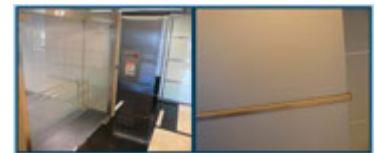

Active Tampering Alarm

Tampered

Focus Change

Camera Shift

SPECIFICATIONS

	GV-BX220D-0	GV-BX220D-1	GV-BX220D-2	GV-BX220D-3
Camera				
Image Sensor	1/2.5" progressive scan CMOS			
Picture Elements	1920 (H) x 1080 (V)			
Minimum Illumination	Color	1 Lux (1/30 sec), 0.5 Lux (1/5 sec)		
	B/W	0.2 Lux (1/30 sec), 0.1 Lux (1/5 sec)		
	IR ON	0 Lux		
Shutter Speed	Automatic, Manual (1/5 ~ 1/8000 sec)			
White Balance	Automatic, Manual (2800K ~ 8500K)			