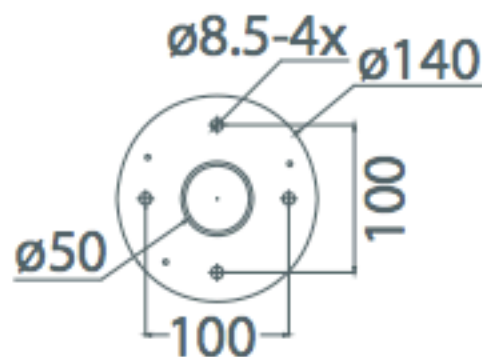

# Straight Tube

## D77H03-ST1/ST2

Height: 250/500 mm (9.8/19.7 inches)

Diameter: 50 mm (2 inches)

Weight: 1 kg/1.8kg (2.2 lbs/4 lbs)

Compatible with: DH701/DH801<sup>+</sup>/DH500/DH600

Units: (mm)